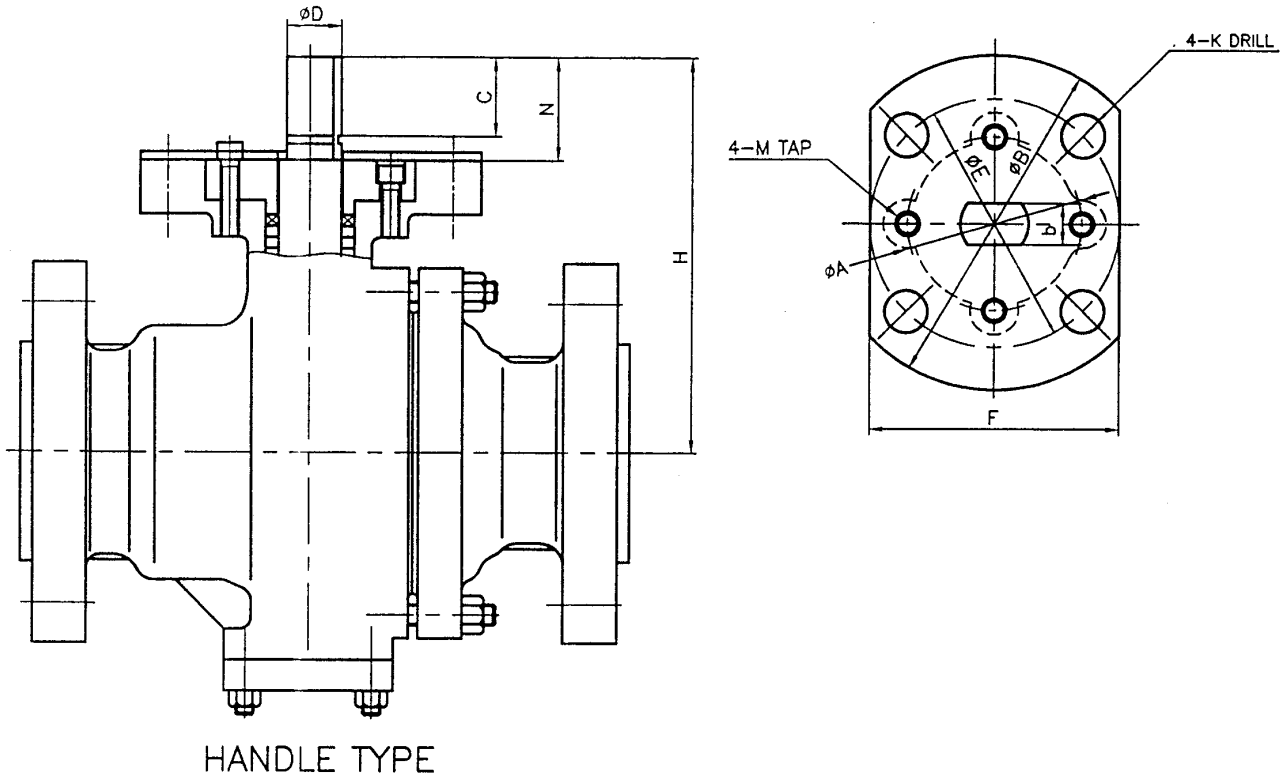

Warren®

VALVES

MOUNTING PAD DATA 3" - 8" CLASS 600 FULL PORT

Size	A	M Tap	D	N	C	b	E	H	K	F	B
3"	3.070	1/2 - 13 UNC	1.339	1.181	.878	.866	4.921	7.323	.590	4.921	5.906
4"	3.740	1/2 - 13 UNC	1.713	2.008	1.654	1.024	5.709	10.118	.709	5.709	6.890
6"	4.409	1/2 - 13 UNC	1.929	2.421	2.067	1.339	6.496	12.343	.866	6.496	8.268
8"	4.567	1/2 - 13 UNC	2.205	2.441	2.067	1.496	6.496	14.173	.866	6.496	8.268